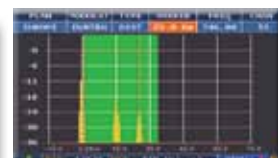

ATOM POWER STC

The most robust with only 8 keys

SUGGESTED MEASUREMENT VALUES

HD MEASUREMENTS

ICON MENU

SUN & RAIN PROOF

MAIN FEATURES

- CATV TUNER with extended band 4-1000 MHz
- SAT TUNER with extended band 930-2250 MHz
- Extended GSM band 860-1000 MHz for telephone repeater installations, see page 24
- Exclusive patented ROVER **AUTODISCOVERY** system: automatically recognises and selects analog TV and digital TV COFDM/QAM signals in both measurement and spectrum mode
- Detects and measures MPEG4 HD High Definition programs
- All worldwide SAT transponder pre-stored
- Automatic quality analysis: FAIL-MARG-PASS
- New TFT, ultrabright, touch screen, 4.4", 16:9, high resolution
- Touch, capacitive encoder (cap-touch)
- All measurements, program list, A/V PID, settings and pictures on one screen
- Auto memory, manual memory and Data Logger functions
- Conditional access, Common Interface
- Weighs only 2.5 kg, dim: H 11.5 x L 24.5 x D 18 cm
- 2 to 3 hour battery autonomy
- Battery test function to regenerate/measure battery levels and calibrate the indicator
- Supplied with soft bag for transport, mains adapter and 12V vehicle adapter (18 V optional)
- Free SW upgradeable on-line (USB-2 socket)

- **DVB-S2 (T2 & C2 upgradable HW)**
- **16:9 4.4" TFT LED DISPLAY**

- **FAST SPECTRUM with MEMORY**
- **ICON NAVIGATION**
- **Only SIX DIRECT KEYS for all FUNCTIONS**

Picture ZOOM

Fast and super fast spectrum with memory peak. Detects and memorizes all the details for you

DVB-S2 = 8PSK, T & T2 = COFDM, C = QAM constellations and modulation parameters

TV Bars Scan = analog = digital See page 23

Impulse response in real time (ECHOES and MICRO ECHOES in "SFN" networks) See page 22